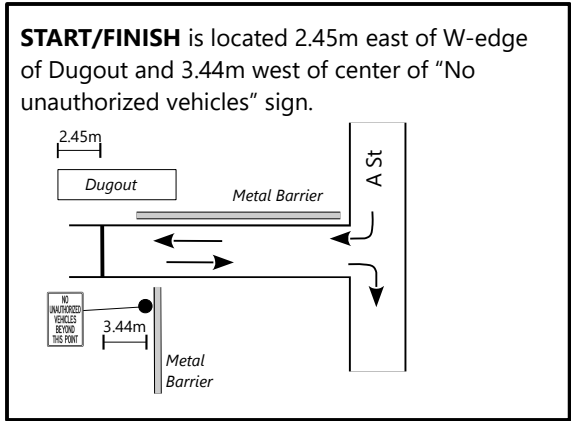

Elgin 5K

Elgin, OK - 5,000 meters

USATF Certification
OK19023DG

Effective Dates
Aug 8, 2019 to Dec 31, 2029

GPS coordinates are given ONLY to get close to documented locations.

POINT	GPS Coordinates
Start/Finish	34.778500, -98.300452
1 km	34.775282, -98.293139
2 km	34.773761, -98.286402
3 km	34.778004, -98.285773
4 km	34.781452, -98.292865

4 km: 34m west of stop sign located at SW corner of 7th St and G St

Measured by Jason Dixon
8/4/19

(405) 684-6944

jasoncdixon@outlook.com

This course follows the shortest possible route (SPR) over the entire road. No Restrictions.

2 km: In line with e-edge of driveway at 1202 Alma Dr