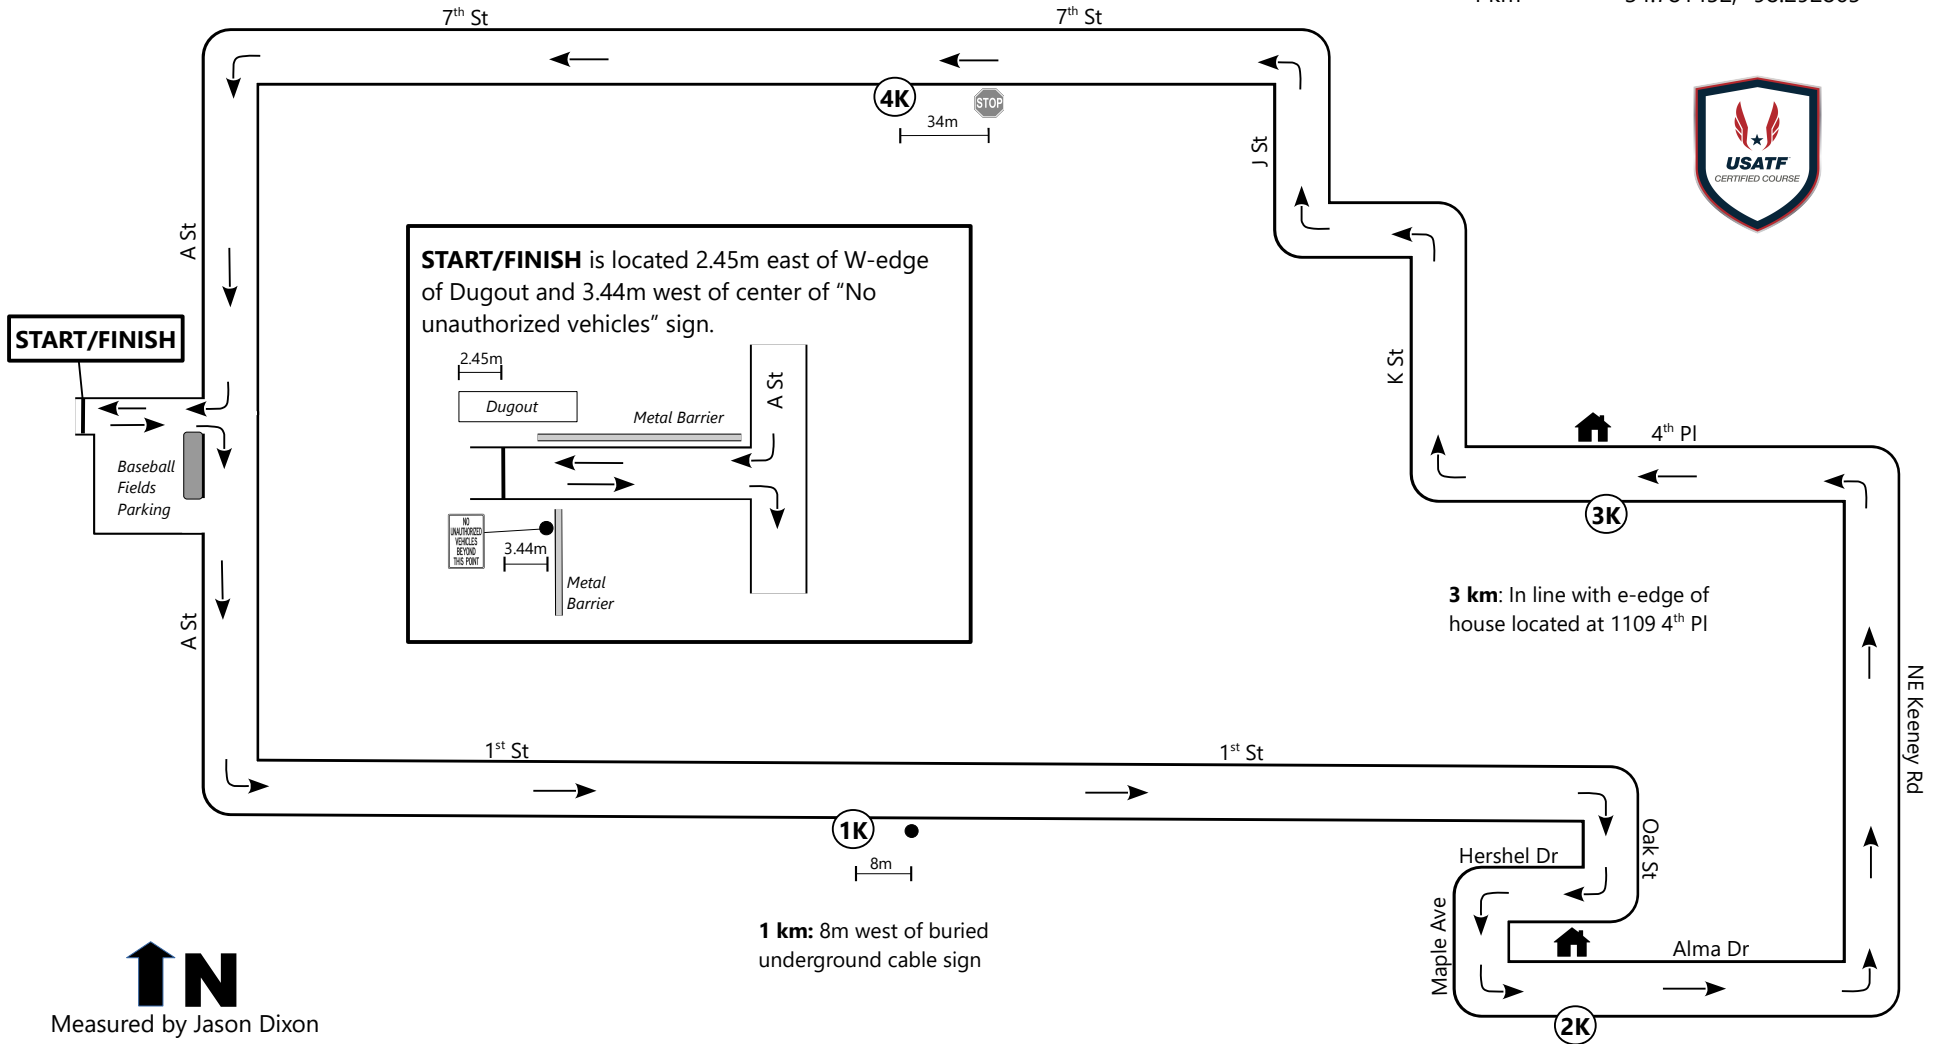

Elgin 5K

Elgin, OK - 5,000 meters

USATF Certification
OK19023DG

Effective Dates
Aug 8, 2019 to Dec 31, 2029

GPS coordinates are given ONLY to get close to documented locations.

POINT	GPS Coordinates
Start/Finish	34.778500, -98.300452
1 km	34.775282, -98.293139
2 km	34.773761, -98.286402
3 km	34.778004, -98.285773
4 km	34.781452, -98.292865

4 km: 34m west of stop sign located at SW corner of 7th St and G St

Measured by Jason Dixon
8/4/19

(405) 684-6944

jasoncdixon@outlook.com

This course follows the shortest possible route (SPR) over the entire road. No Restrictions.

2 km: In line with e-edge of driveway at 1202 Alma Dr